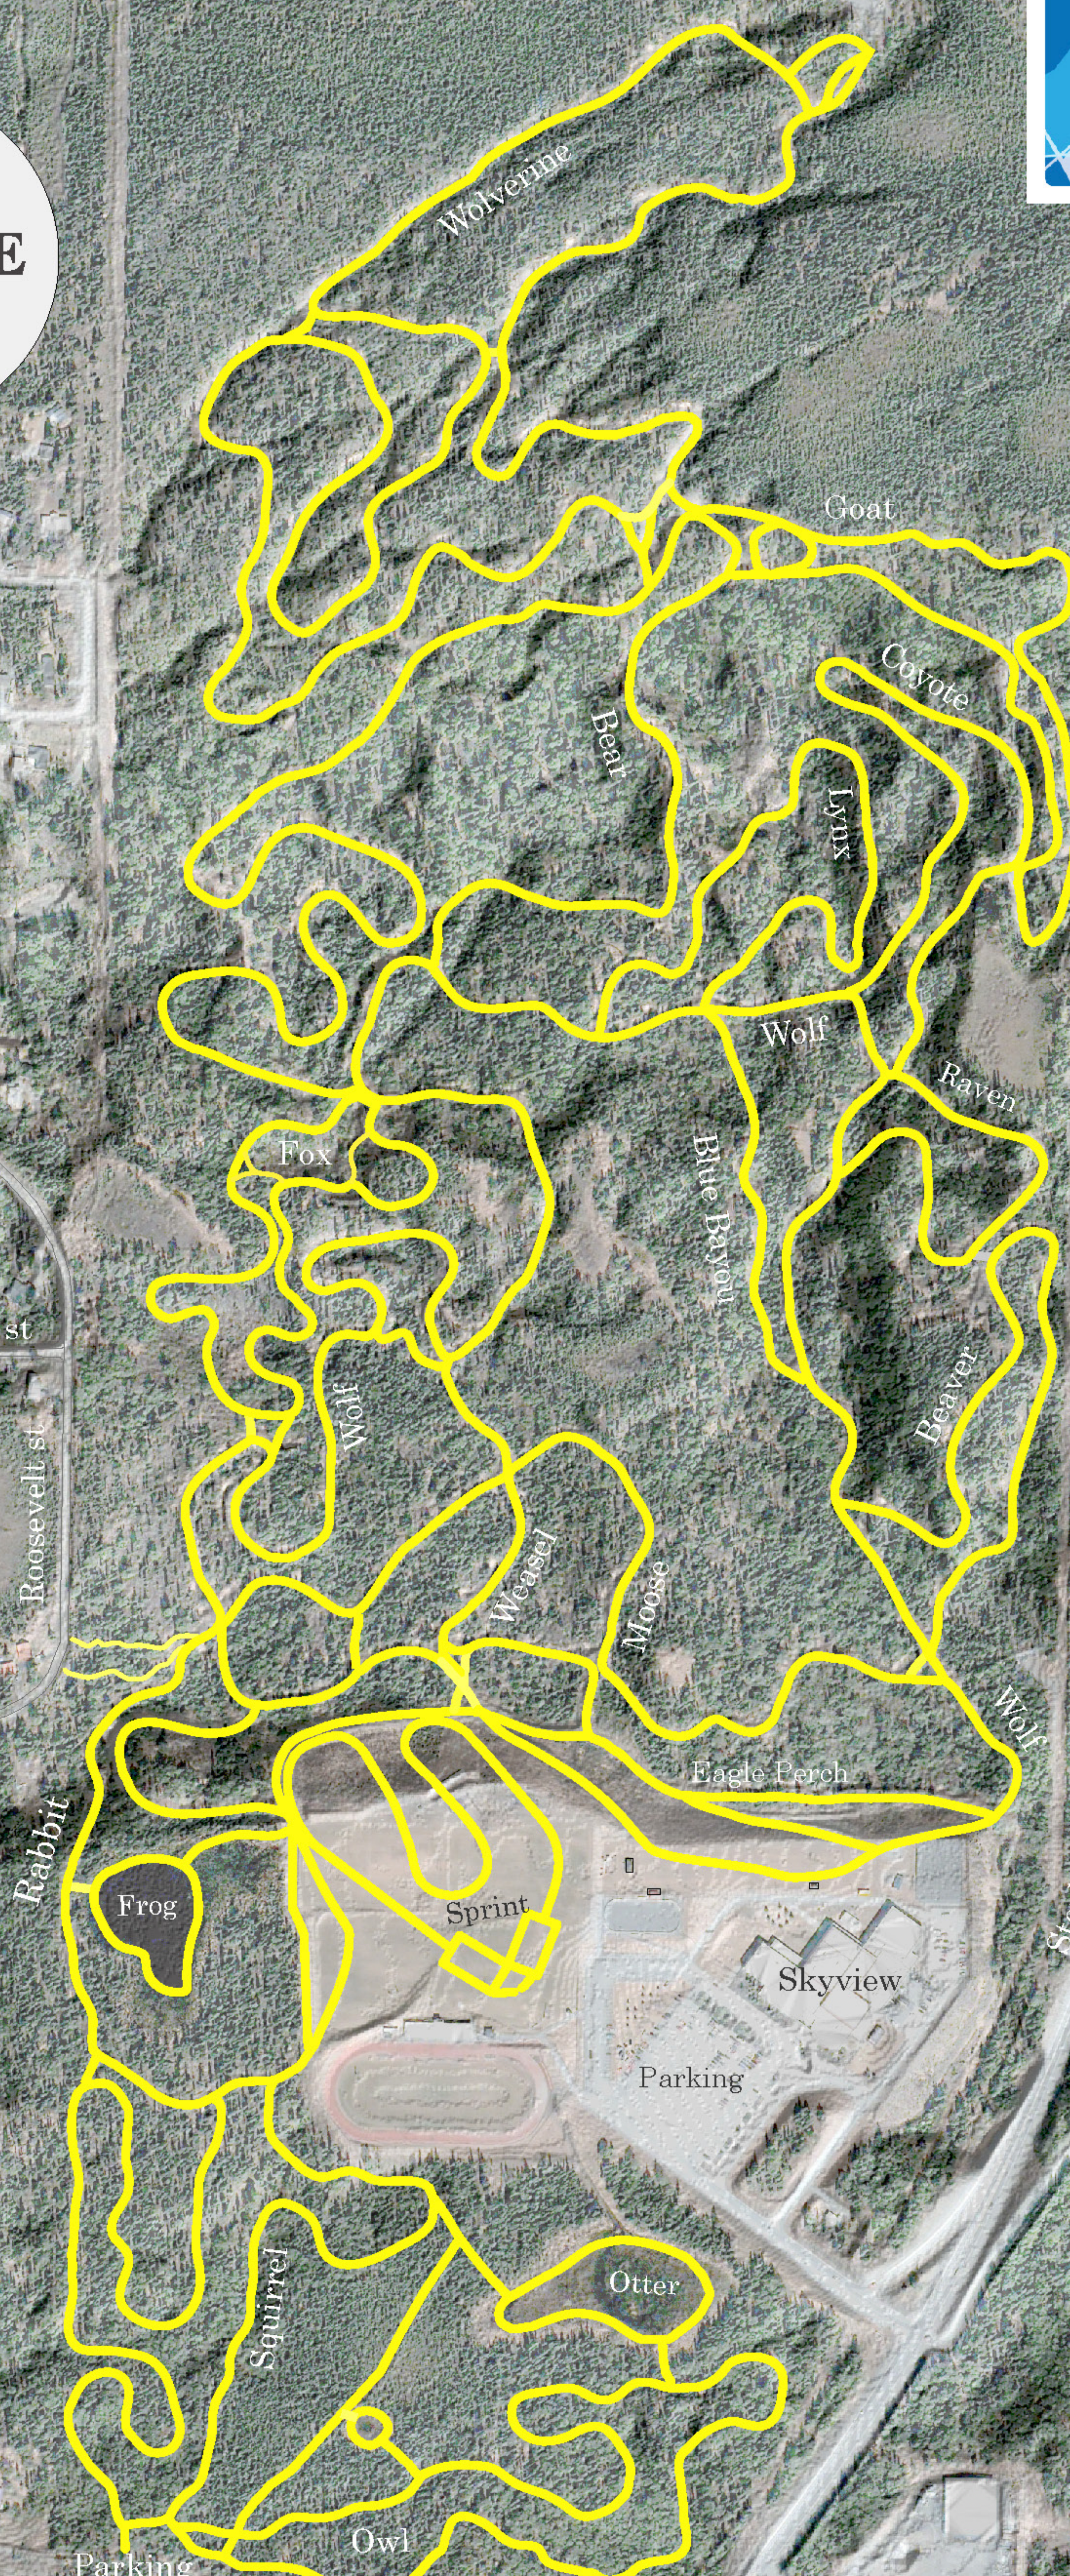

Kalifornsky Beach Road

Parking

# Tsalteshi

SKI TRAILS

### Legend

Direction to Ski ➤  
Lighted Trails ✨

- Wolf ✨ — 3,333 m
- Moose ✨ — 933 m
- Rabbit ✨ — 1,185 m
- Raven ✨ — 440 m
- Beaver ✨ — 792 m
- Eagle Perch ✨ — 439 m
- Blue Bayou ✨ — 330 m
- Bear — 2,076 m
- Wolverine — 2,975 m
- Goat — 1,154 m
- Lynx — 764 m
- Coyote — 842 m
- Weasel bypass — 563 m
- Fox — 1,050 m
- Sprint course — 1,000 m
- Squirrel — 1,772 m
- Owl — 1,503 m
- Frog, Otter and all bypass trails —

Scale: Meters